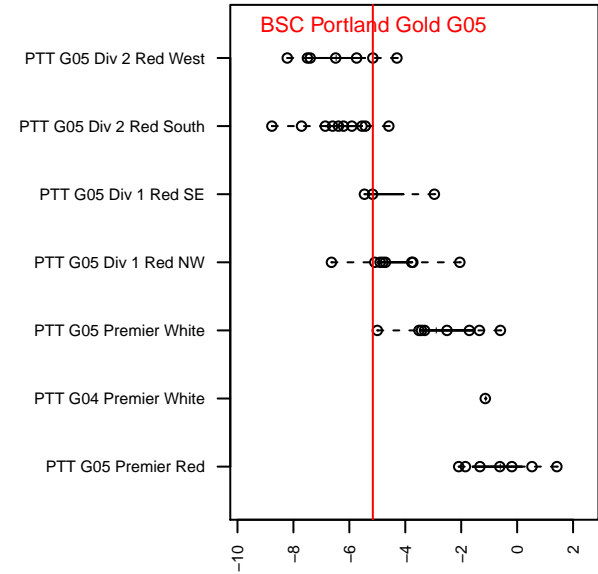

BSC Portland Gold G05

Bridlemile SC
 Portland, OR
 G05 total strength=763
 attack=1.48 defense=0.52
 fall league = PTT G05 Div 2 Red West
 spr league = Spr OYS G05 Div 2 Red

alt names used:
 BSC 05G Gold
 BSC 05G Gold
 BSC 05G Gold

Venues played:
 2017 Mt Hood Challenge U13 Bronze
 2017 PTT G05 Division 2 Red West
 2017 Spr OYS G05 Division 2 Red

BSC Portland Gold G05
 Dots are actual minus expected GF (blue circles) and GA (red triangles).
 Blue line is smoothed change in attack strength. Red is smoothed change in defense strength.

**attack and defense variance (black dot)
relative to other teams
and top 10 in region**

**attack and defense rating
relative to others at age
and all opponents in last 13 months**

Performance relative to 13 month average