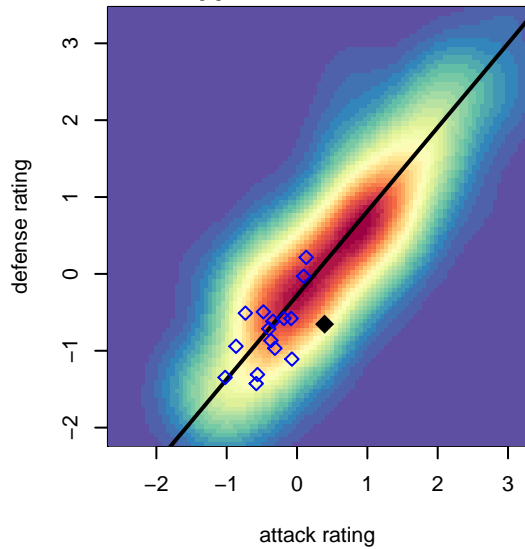

BSC Portland Gold G05

Bridlemile SC
 Portland, OR
 G05 total strength=763
 attack=1.48 defense=0.52
 fall league = PTT G05 Div 2 Red West
 spr league = Spr OYS G05 Div 2 Red

alt names used:
 BSC 05G Gold
 BSC 05G Gold
 BSC 05G Gold

Venues played:
 2017 Mt Hood Challenge U13 Bronze
 2017 PTT G05 Division 2 Red West
 2017 Spr OYS G05 Division 2 Red

BSC Portland Gold G05
 Dots are actual minus expected GF (blue circles) and GA (red triangles).
 Blue line is smoothed change in attack strength. Red is smoothed change in defense strength.

**attack and defense variance (black dot)
relative to other teams
and top 10 in region**

**attack and defense rating
relative to others at age
and all opponents in last 13 months**

Performance relative to 13 month average