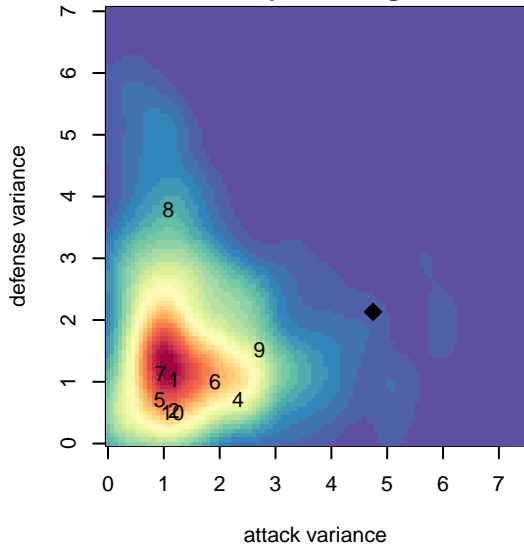

BSC Portland Gold G05

Bridlemile SC
 Portland, OR
 G05 total strength=763
 attack=1.48 defense=0.52
 fall league = PTT G05 Div 2 Red West
 spr league = Spr OYS G05 Div 2 Red

alt names used:
 BSC 05G Gold
 BSC 05G Gold
 BSC 05G Gold

Venues played:
 2017 Mt Hood Challenge U13 Bronze
 2017 PTT G05 Division 2 Red West
 2017 Spr OYS G05 Division 2 Red

BSC Portland Gold G05
 Dots are actual minus expected GF (blue circles) and GA (red triangles).
 Blue line is smoothed change in attack strength. Red is smoothed change in defense strength.

**attack and defense variance (black dot)
relative to other teams
and top 10 in region**

**attack and defense rating
relative to others at age
and all opponents in last 13 months**

Performance relative to 13 month average